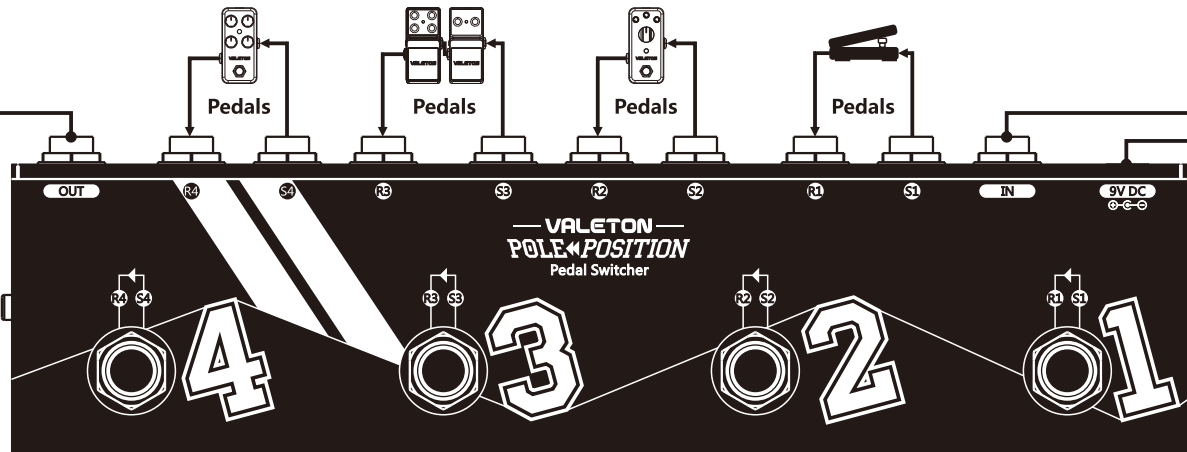

Amp

SPECIFICATIONS

Power Requirement: 9V DC center negative
Current Consumption: 20mA
Dimensions: 249mm(D) x 66mm(W) x 43mm(H)
Weight: 560g

Guitar

Power Supply
9V DC